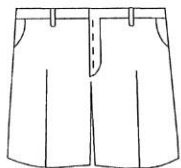

Girls, grades: K-5 SKORTS

Navy Kick Pleat Skort

Regular 3-18 \$31.50

Girls, grades: K-5 PANTS

Navy Plain Front Pants

Girls Slim 3-6X \$21.50
Girls Slim 7-16 \$23.00

Girls 3-6X \$21.50
Girls 7-16 \$23.00

Girls & Boys, grades: K-5 POLO

Lt Blue Pique S/S
w/Archway Scottsdale logo
White Pique S/S
w/Archway Scottsdale logo

Youth XS-XL \$19.75
Adult S-XL \$20.50

Girls & Boys, grades: K-5 SWEATSHIRT

Navy 1/4 Zip Fleece Pullover
w/Archway Scottsdale logo

Youth XS-XL \$23.50
Adult S-XL \$27.50

Girls & Boys, grades: K-5 CARDIGAN

Navy Classic 5 button Cardigan
w/Archway Scottsdale logo

Youth XS-XL \$32.75
Adult S-XL \$35.75

Girls & Boys, grades: K-5 POLO

Lt Blue Pique L/S
w/Archway Scottsdale logo
White Pique L/S
w/Archway Scottsdale logo

Youth XS-XL \$20.50
Adult XS-XL \$23.00

Boys, grades: K-5 WALK SHORTS

Navy Relaxed Fit Plain Front
Adjustable Short

Slim/Regular 3-7 \$20.25
Slim/Regular 8-16 \$21.75
Husky 25-40 \$24.50

Boys, grades: K-5 PANTS